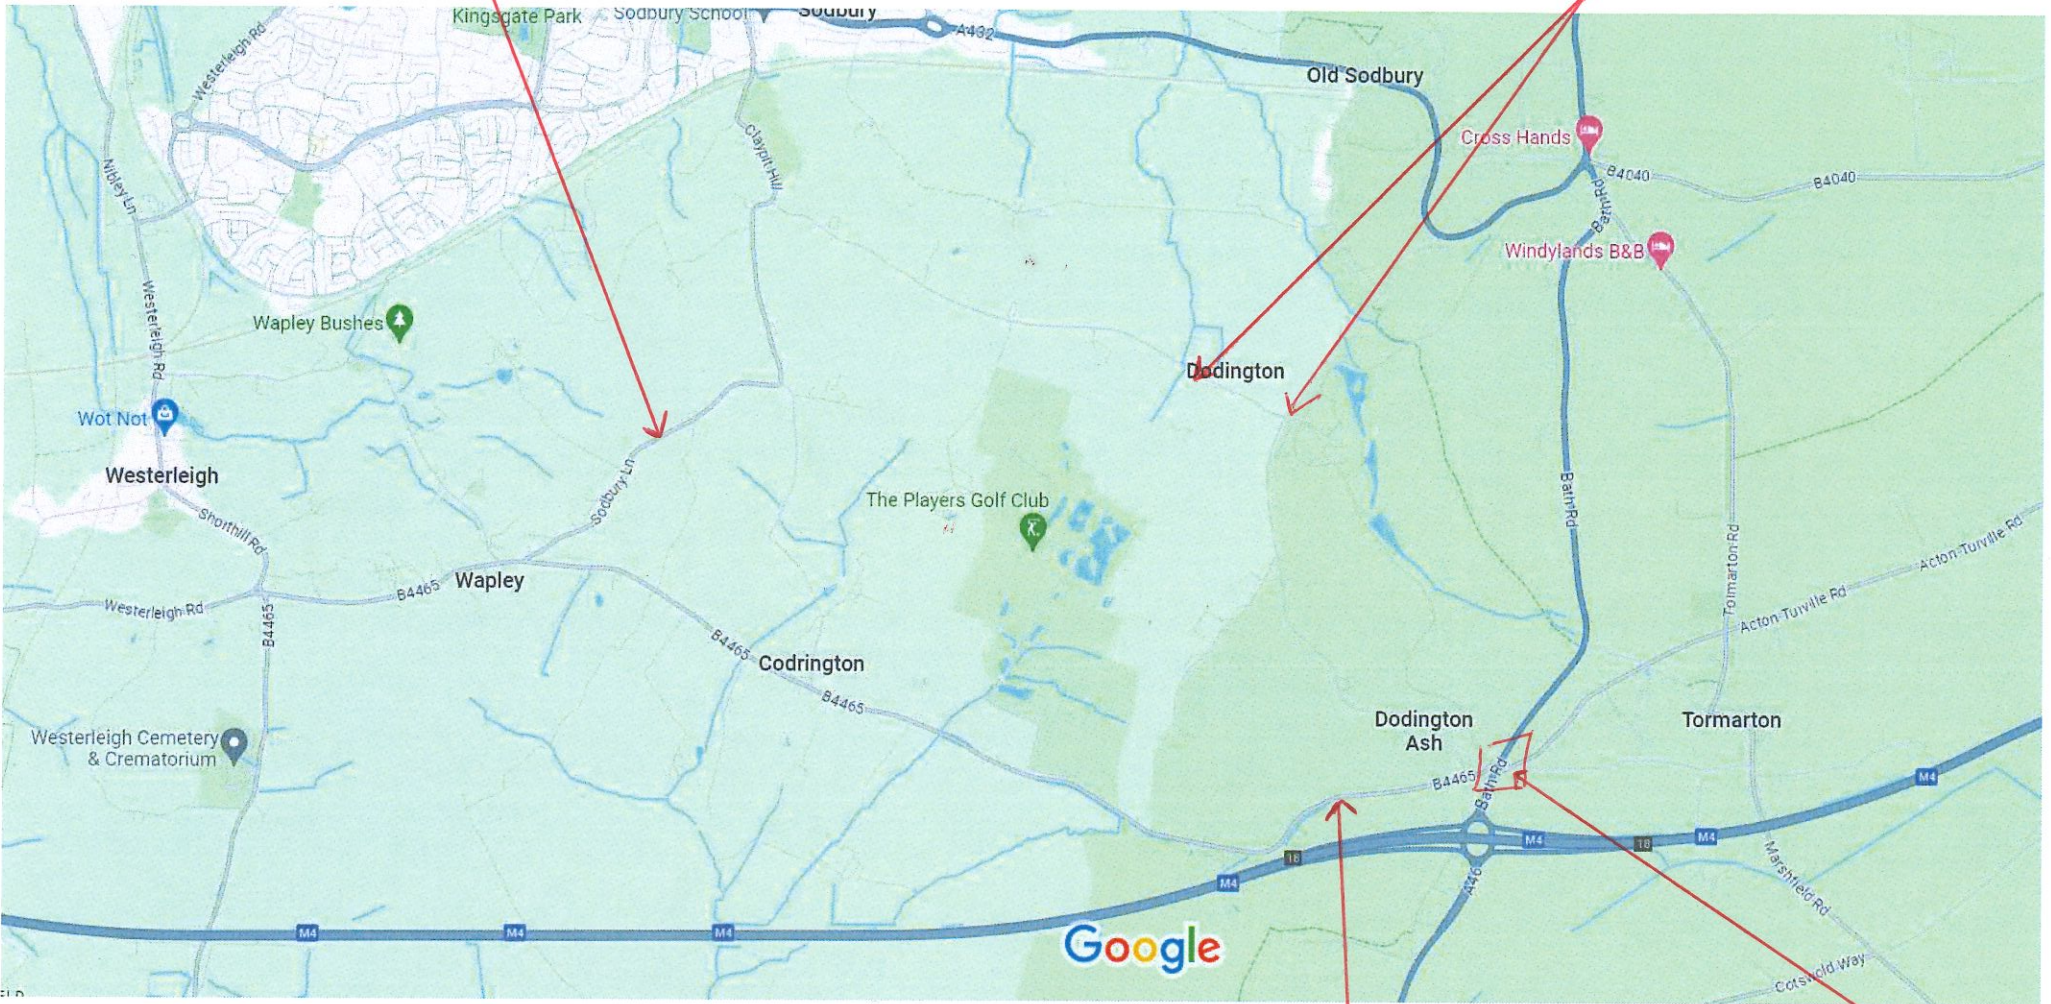

Google Maps

SODBURY LANE

DODINGTON LANE /
CATCHPOT LANE

Map data ©2024 500 m

B4465

TEMPORARY
TRAFFIC
LIGHTS